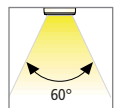

LED Over-Cabinet Luminaire

- **Application:** over-cabinet luminaire for kitchens, bathrooms, bedrooms, living rooms and shop-fittings
- **Connection:** LED-transformer DC 24V
- **Lamp:** extremely long-life 70 mW LED, ø life 30,000 hours
- **Energy efficiency:** good, ww: 55lm/W; cw: 65lm/W
- **Colour rendering:** good, ww: Ra = 90; cw: Ra = 85
- **Special features:** no UV rays