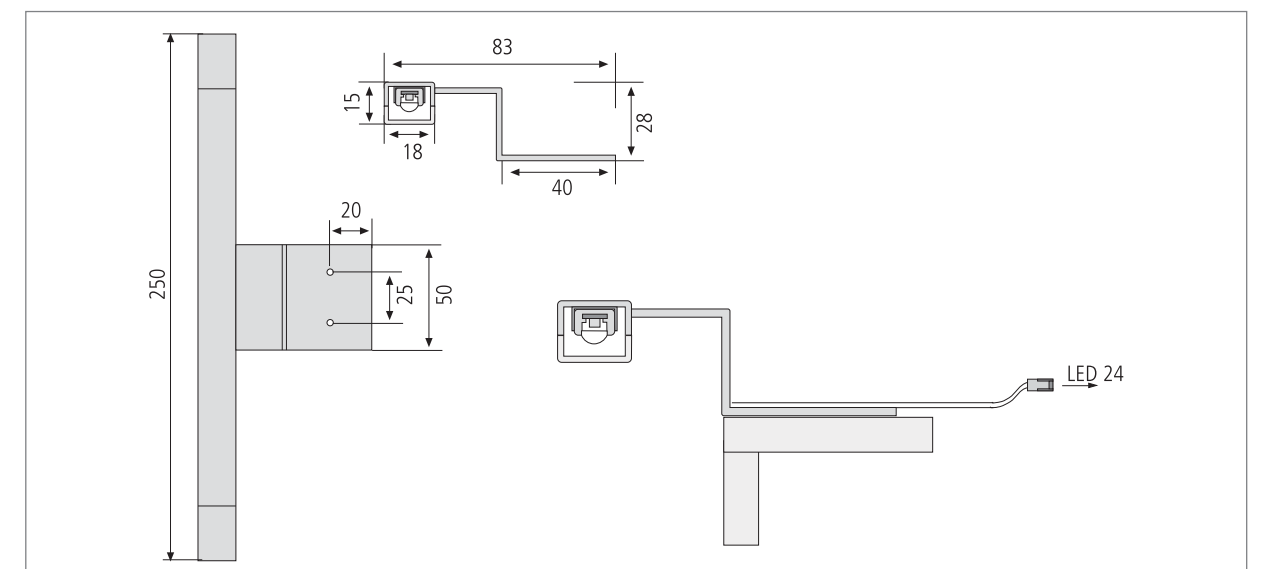

LED Over-Cabinet Luminaire

- **Application:** over-cabinet luminaire for kitchens, bathrooms, bedrooms, living rooms and shop-fittings
- **Connection:** LED-transformer DC 24V
- **Lamp:** extremely long-life 70 mW LED, ø life 30,000 hours
- **Energy efficiency:** good, ww: 55lm/W; cw: 65lm/W
- **Colour rendering:** good, ww: Ra = 90; cw: Ra = 85
- **Special features:** no UV rays