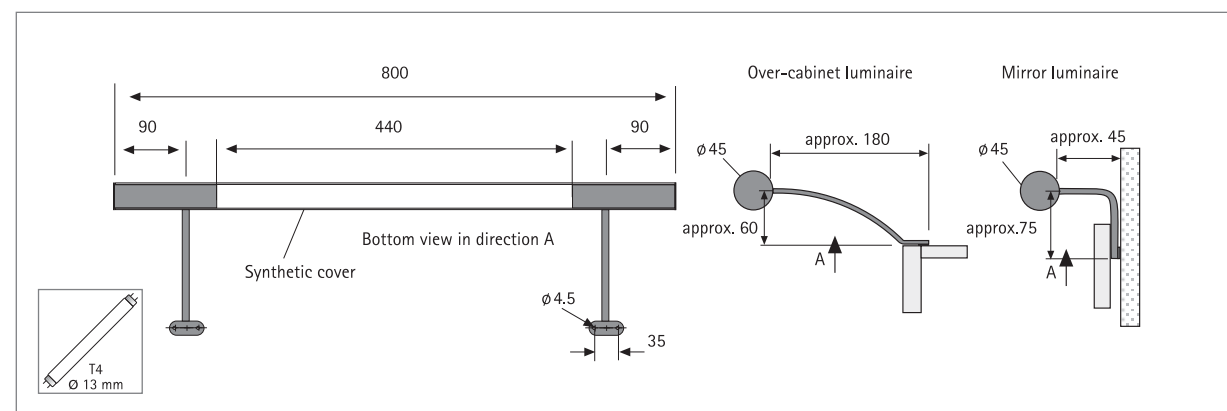

- Application:** fluorescent luminaire for diffused lighting in bathrooms and shops
- Connection:** 220 – 240V / 50 – 60Hz
- Lamp:** long-life T4 (ø 13mm) fluorescent lamp, ø life 10,000 hours
- Energy efficiency:** good, 75lm/W (18W)
- Colour rendering:** good, Ra = 80 – 89
- Special features:** aluminium luminaire tube; versions for over-cabinet or mirror mounting.

Article No.	Description	Features	Approx. weight
501 290 104 11	Las Vegas Over-cabinet luminaire 18W chrome	• mains cable 1.6m with Euro plug • incl. T4 lamp cw (cool white)	980 g
501 290 107 01	Las Vegas Over-cabinet luminaire 18W anodised aluminium	• incl. electronic ballast	980 g
501 290 204 01	Las Vegas Mirror light 18W chrome		960 g
501 290 207 01	Las Vegas Mirror light 18W anodised aluminium		960 g