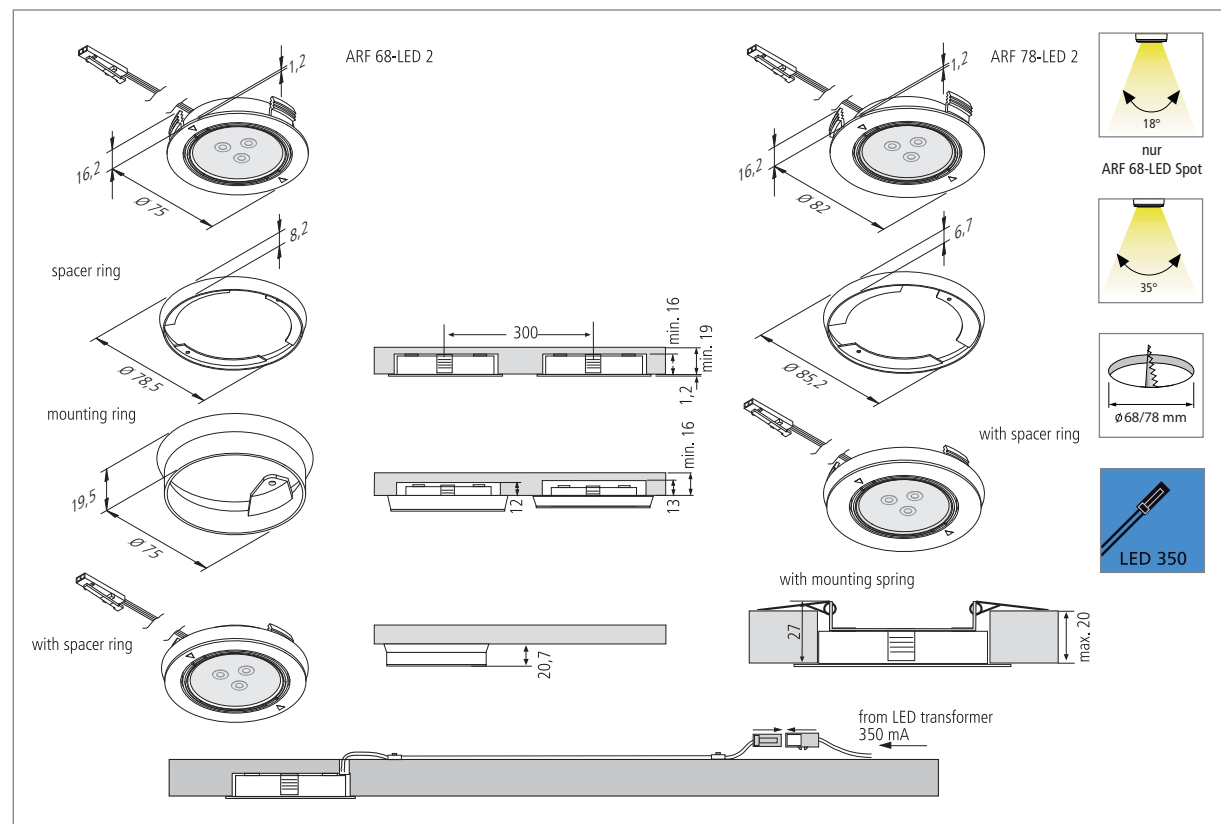

ARF 68-LED 2 / ARF 78-LED 2

Flat Recessed LED Luminaire

- Application:** "cool light" to illuminate delicate products
- Connection:** LED-transformer DC 350mA
- Lamp:** extremely long-life 3 x 1W power-LEDs, σ life 60,000 hours
- Energy efficiency:** very good, ww: 80lm/W; cw: 90lm/W
- Colour rendering:** ww: good, Ra = 85; cw: satisfactory, Ra = 70
- Special features:** low power consumption; no UV rays; accessories include spacer ring to reduce recess depth to 12mm or 13mm (ARF 78-LED 2) respectively, and mounting ring for mounting without cut-out (only ARF 68-LED 2); Outer casing made of high-tech plastic (high-temperature resistant, dimensionally stable and non-brittle) guarantees safe support even after years of use.