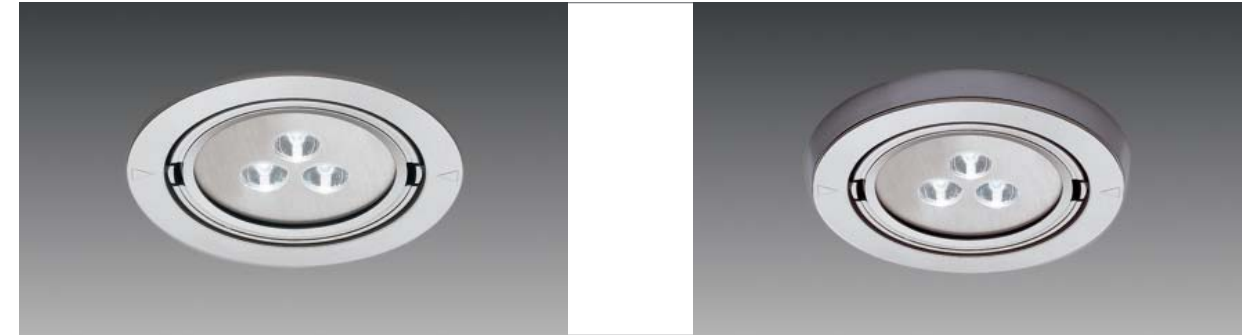

ARF 68-LED 2 / ARF 78-LED 2

LED
Halogen

Article No.	Description	Illustration	Features	Approx. weight	
610 011 302 04	ARF 68-LED Spot 3x1W ww chrome		• for the 68 cut-out	90 g	
610 011 302 06	ARF 68-LED Spot 3x1W ww matt chrome		• light colour ww (warm white)	90 g	
610 011 302 08	ARF 68-LED Spot 3x1W ww stainless steel		• supply cable 1.8m with LED 350 plug	90 g	
610 011 301 04	ARF 68-LED Spot 3x1W cw chrome		• Spot with beam angle from 18°	90 g	
610 011 301 06	ARF 68-LED Spot 3x1W cw matt chrome		• for the 68 cut-out	90 g	
610 011 301 08	ARF 68-LED Spot 3x1W cw stainless steel		• light colour cw (cool white)	90 g	
610 011 202 04	ARF 68-LED 2 3x1W ww chrome			• supply cable 1.8m with LED 350 plug	90 g
610 011 202 06	ARF 68-LED 2 3x1W ww matt chrome			• Spot with beam angle from 18°	90 g
610 011 202 08	ARF 68-LED 2 3x1W ww stainless steel	• for the 68 cut-out		90 g	
610 011 201 04	ARF 68-LED 2 3x1W cw chrome	• light colour ww (warm white)		90 g	
610 011 201 06	ARF 68-LED 2 3x1W cw matt chrome	• supply cable 1.8m with LED 350 plug		90 g	
610 011 201 08	ARF 68-LED 2 3x1W cw stainless steel	• for the 68 cut-out		90 g	
610 503 732 08	set of 3 ARF 68-LED 2 3x1W ww stainless steel			• light colour cw (cool white)	445 g
610 503 752 08	set of 5 ARF 68-LED 2 3x1W ww stainless steel			• supply cable 1.8m with LED 350 plug	670 g
610 005 902 04	ARF 78-LED 2 3x1W ww chrome		• incl. transformer LED 350/9W	95 g	
610 005 902 06	ARF 78-LED 2 3x1W ww matt chrome		• for the 78 cut-out	95 g	
610 005 902 08	ARF 78-LED 2 3x1W ww stainless steel		• light colour ww (warm white)	95 g	
610 005 901 04	ARF 78-LED 2 3x1W cw chrome		• supply cable 1.8m with LED 350 plug	95 g	
610 005 901 06	ARF 78-LED 2 3x1W cw matt chrome		• for the 78 cut-out	95 g	
610 005 901 08	ARF 78-LED 2 3x1W cw stainless steel		• light colour cw (cool white)	95 g	
610 503 832 08	set of 3 ARF 78-LED 2 3x1W ww stainless steel			• supply cable 1.8m with LED 350 plug	460 g
610 503 852 08	set of 5 ARF 78-LED 2 3x1W ww stainless steel			• incl. transformer LED 350/2x9W	700 g
205 020 108 02	Spacer ring (K105) chrome		• for ARF 68-LED 2	4 g	
205 020 108 12	Spacer ring (K105) matt chrome		• reduces the recess depth to 12mm	4 g	
205 020 108 08	Spacer ring (K105) stainless steel			4 g	
205 020 108 64	Spacer ring (K129) chrome		• for ARF 78-LED 2	5 g	
205 020 108 66	Spacer ring (K129) matt chrome		• reduces the recess depth to 13mm	5 g	
205 020 108 68	Spacer ring (K129) stainless steel			5 g	
515 000 370 04	Mounting ring (K106) chrome		• for ARF 68-LED 2	14 g	
515 000 370 06	Mounting ring (K106) matt chrome		• incl. fastening screws	14 g	
515 000 370 08	Mounting ring (K106) stainless steel			14 g	
615 000 301 01	Mounting spring ARF 68/78/Q		• for mounting in lightweight design ceilings	24 g	
215 250 610 01	LED 350 connecting cable 1m			12 g	
215 250 620 01	LED 350 connecting cable 2m			20 g	
615 003 009 03	Transformer LED 350/9W 3-way distributor with Euro plug		• for 1-3 ARF-LED 2 (further information on page 124)	175 g	
615 003 009 23	Transformer LED 350/2x9W 2x3-way distributor with Euro plug		• for 2-6 ARF-LED 2 (further information on page 125)	220 g	

NEW

NEW