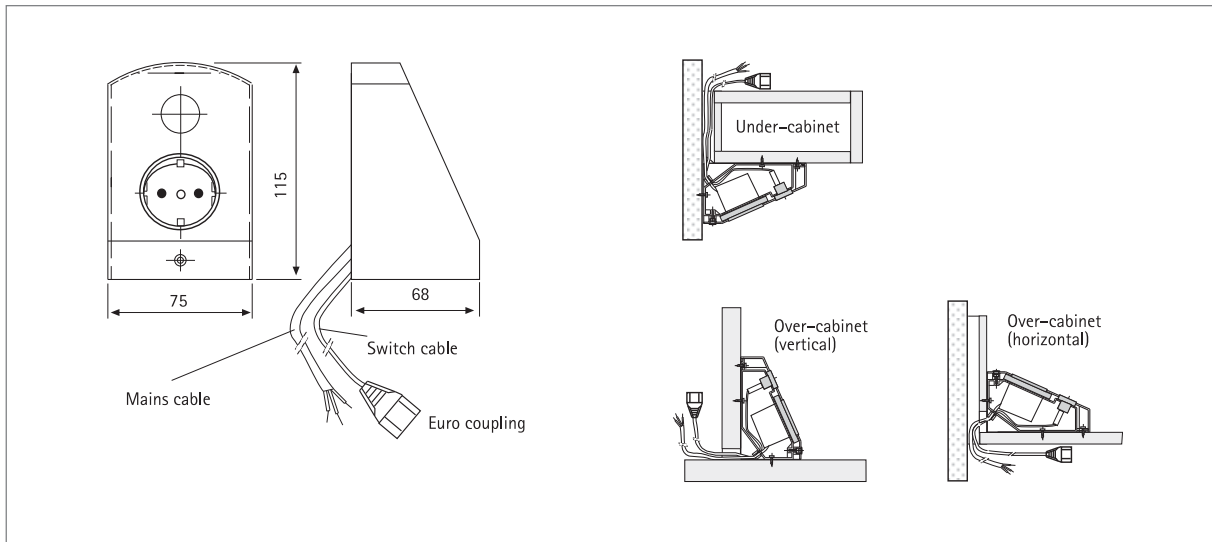

Alpha

LED Transformers
Halogen Transformers
Plug-in Systems
Switches/Dimmer/Sockets
Lamps

Switch/Socket Combination for Angle Mounting

- Very attractive design, available in matt chrome and stainless steel
- For angle mounting in bathroom furniture, kitchen cabinets, shelving units and showcases
- Switch cable with Euro coupling for max. 2.5A
- Connection: 250V
- The socket outlet supplies power, regardless of switch position
- Country-specific versions available on request

Article No.	Description	Features	Approx. weight
506 603 070 04	Alpha ST/S D matt chrome	• 2m mains cable with ferrules/ 0.5m Euro coupling	400 g
506 603 010 01	Alpha ST/S D stainless steel		400 g
506 603 072 02	Alpha ST/S F/B matt chrome		400 g
506 603 012 00	Alpha ST/S F/B stainless steel		400 g