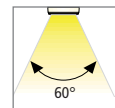

Artikel-Nr	Description	Features	Approx. weight
610 011 702 06	Bergamo 1,6W ww matt chrome	<ul style="list-style-type: none"> colour appearance ww (warm white) supply cable 2,3m with LED 24 plug 	150 g
610 011 702 08	Bergamo 1,6W ww stainless steel		150 g
610 011 701 06	Bergamo 1,6W cw matt chrome	<ul style="list-style-type: none"> colour appearance cw (cool white) supply cable 2,3m with LED 24 plug 	150 g
610 011 701 08	Bergamo 1,6W cw stainless steel		150 g
215 300 610 01	LED 24 connecting cable 1m		9 g
215 300 625 01	LED 24 connecting cable 2,5m		22 g
206 040 011 01	Transformer LED 24/15W DC 24V with 12-way distributor	<ul style="list-style-type: none"> mains cable 2m with Euro plug 	167 g