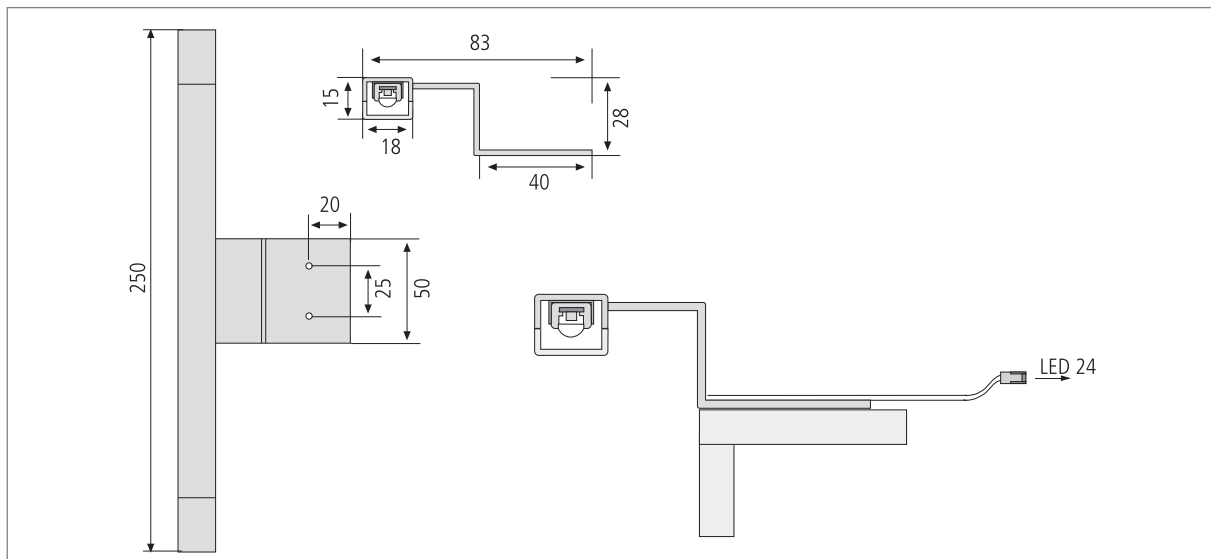

Bergamo

Fluorescent
LED

LED Over-Cabinet Luminaire

- Application:** over-cabinet luminaire for kitchens, bathrooms, bedrooms, living rooms and shop-fittings
- Connection:** LED-transformer DC 24V
- Lamp:** extremely long-life 70 mW LED, \varnothing life 30,000 hours
- Energy efficiency:** good, ww: 55lm/W; cw: 65lm/W
- Colour rendering:** good, ww: Ra = 90; cw: Ra = 85
- Special features:** no UV rays

Artikel-Nr	Description	Features	Approx. weight
610 011 702 06	Bergamo 1,6W ww matt chrome	<ul style="list-style-type: none"> colour appearance ww (warm white) supply cable 2,3m with LED 24 plug 	150 g
610 011 702 08	Bergamo 1,6W ww stainless steel		150 g
610 011 701 06	Bergamo 1,6W cw matt chrome	<ul style="list-style-type: none"> colour appearance cw (cool white) supply cable 2,3m with LED 24 plug 	150 g
610 011 701 08	Bergamo 1,6W cw stainless steel		150 g
215 300 610 01	LED 24 connecting cable 1m		9 g
215 300 625 01	LED 24 connecting cable 2,5m		22 g
206 040 011 01	Transformer LED 24/15W DC 24V with 12-way distributor	<ul style="list-style-type: none"> mains cable 2m with Euro plug 	167 g