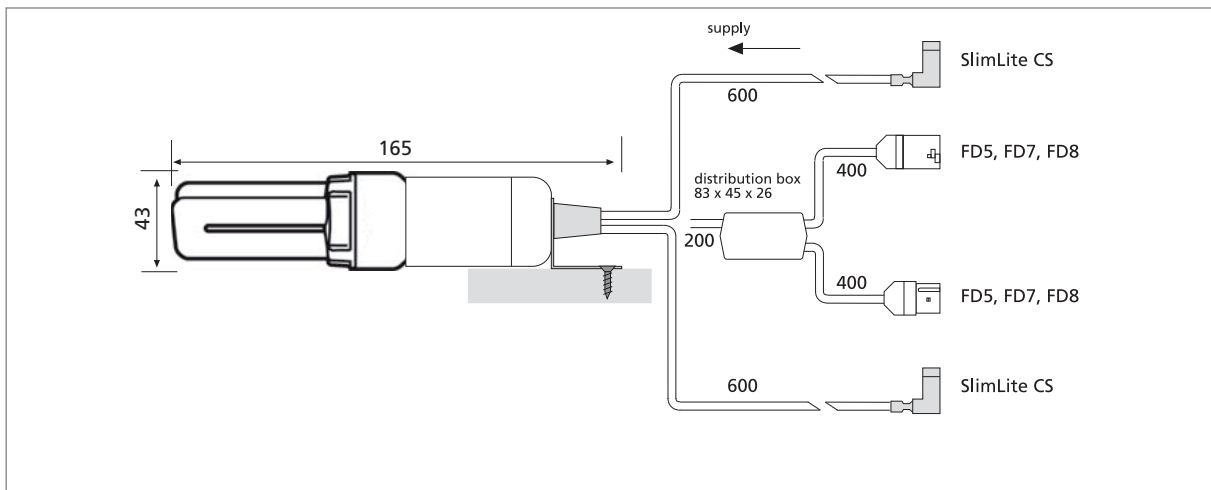

Corner Lighting

Corner lighting for coved lighting

- Connection: 220 – 240V / 50 – 60Hz
- Lamp output: 8W (DULUX Star)
- integrated directly into the light strip with plug-in system
- simple assembly with mounting bracket

Article No.	Description	Features	Approx. weight
501 133 002 00	Corner lighting 8W/840 E27 for SlimLite cs	<ul style="list-style-type: none"> • incl. mounting bracket • colour appearance cw (cool white) 	155 g
501 133 003 00	Corner lighting 8W/840 E27 for FD5, FD7, FD8		200 g