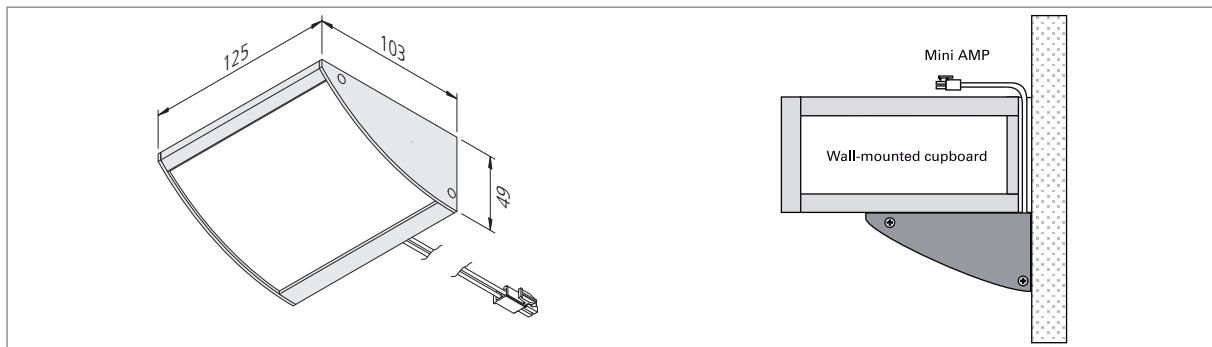

DK 3

LED
Fluorescent
Halogen

Halogen Under-Cabinet Luminaire with Curved Glass Shade

- Application:** decorative halogen luminaire for the kitchen
- Connection:** halogen transformer 12V
- Lamp:** long-life G4 halogen lamp "OSRAM HALOSTAR STARLITE®",
ø life 4,000 hours / max. 20W
- Energy efficiency:** satisfactory, 13 – 16lm/W (10 – 20W)
- Colour rendering:** very good, Ra = 100
- Special features:** all-metal casing; satin glass cover; supply cable fitted with ready-to-use low voltage plug-in system.

Article No.	Description	Features	Weight approx.
610 009 820 07	DK 3 20W anodised aluminium	• supply cable 1.8m with Mini AMP plug included loose	330 g
610 503 330 07	set of 3 DK 3 20W anodised aluminium	• incl. transformer Puma 105W • supply cable 1.8m with Mini AMP plug included loose	1200 g
215 032 202 20	Mini AMP connecting cable 0.5m	• further information on page 130	25 g
215 032 202 10	Mini AMP connecting cable 1m		40 g
215 032 202 02	Mini AMP connecting cable 1.8m		65 g
Accessories:	Transformers for halogen luminaires from page 116		