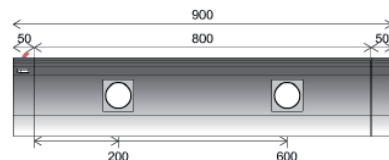

Futura Plus R 4

Stainless steel 900mm Halogen (only Switch)
2x 20W
Switch

Artikel-Nr. 531 050 110 04