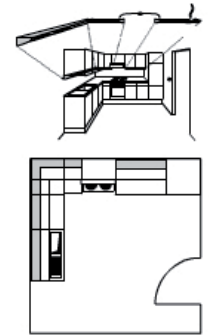

Sample configuration

LED
Fluorescent
Halogen

Planning example