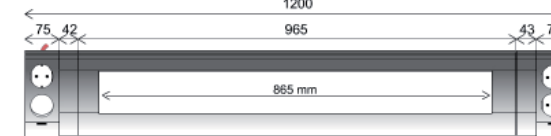

Futura Plus R 9

Stainless steel 1200mm Fluorescent
1x 21W, light colour warm white
Switch, 3x Socket

Artikel-Nr. 531 050 110 09