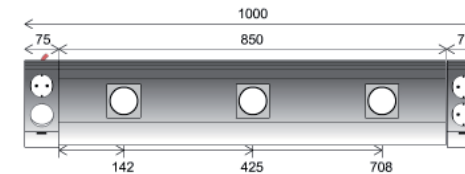

Futura Plus R 8

Stainless steel 1000mm Halogen
3x 20W
Switch, 3x Socket

Artikel-Nr. 531 050 110 08