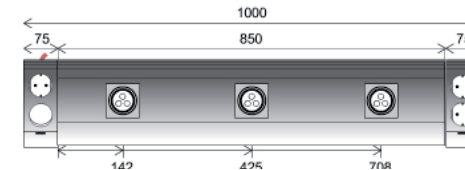

Futura Plus R 7

Stainless steel 1000mm LED
3x 3W, light colour warm white
Switch, 3x Socket

Artikel-Nr. 531 050 110 07