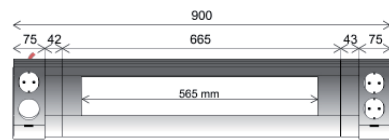

Futura Plus R 1

Stainless steel 900mm Fluorescent
1x 14W, light colour warm white
Switch, 3x Socket

Artikel-Nr. 531 050 110 01