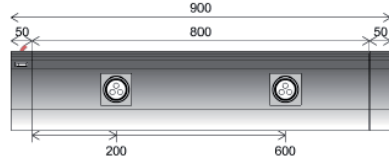

Futura Plus R 3

Stainless steel 900mm LED (only Switch)
2x 3W, light colour warm white
Switch

Artikel-Nr. 531 050 110 03