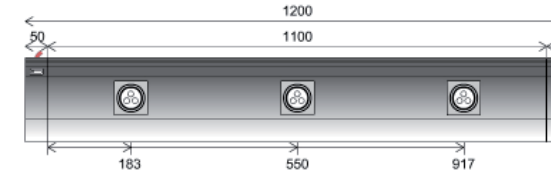

Futura Plus R 11

Stainless steel 1200mm LED (only Switch)
3x 3W, light colour warm white
Switch

Artikel-Nr. 531 050 110 11