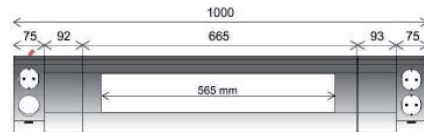

Futura Plus R 5

Stainless steel 1000mm Fluorescent
1x 14W, light colour warm white
Switch, 3x Socket

Artikel-Nr. 531 050 110 05