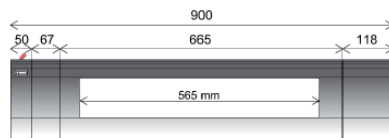

Futura Plus R 2

Stainless steel 900mm Fluorescent (only Switch)
1x 14W, light colour warm white
Switch

Artikel-Nr. 531 050 110 02