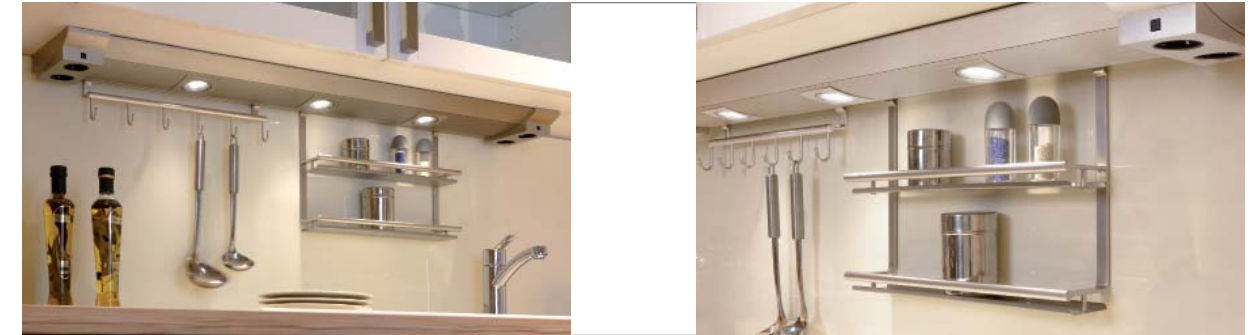

Futura Plus R

LED
Fluorescent
Halogen

	Fluorescent:	Halogen:	LED:
Lamp:	extra long-life T5 (ø 16mm) High Efficiency fluorescent lamp, ø life 20,000 hours / or compact fluorescent lamp GX 53, ø life 6,000 hours	long-life G4 halogen lamp "OSRAM HALOSTAR STARLITE®", ø life 4,000 hours / max. 20W	extremely long-life 3 X 1W power-LEDs, ø life 60,000 hours (KLEDE: 20 SMD LED, ø life 30,000 hours)
Energy efficiency:	good – very good, 37 – 93lm/W (6 – 28W)	satisfactory, 13 – 26lm/W (10 – 20W)	very good, ww: 80lm/W (KLEDE: 75lm/W)
Colour rendering:	good, Ra = 80 – 89	very good, Ra = 100	ww: good, Ra = 85 (KLEDE: Ra = 80)

Futura Plus R – the halogen niche lighting in customised lengths for the kitchen. Various fittings can be freely combined, meeting every need in kitchen illumination. The [Futura Configurator at www.hera-online.de](http://www.hera-online.de) provides an online planning guide.