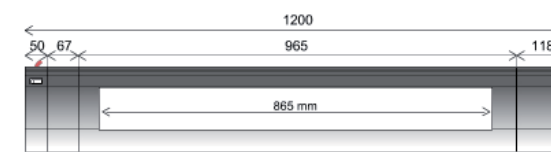

Futura Plus R 10

Stainless steel 1200mm Fluorescent (only Switch)
1x 21W, light colour warm white
Switch

Artikel-Nr. 531 050 110 10