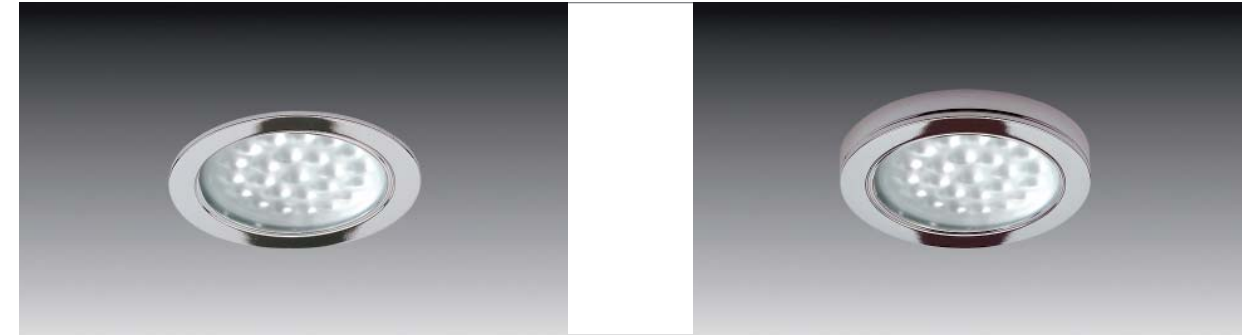

# KB 12-LED

## Recessed LED spotlight for installation in wood and metal

- Application:** recessed spotlight for „cool“ light in kitchen, bathroom and shop
- Connection:** LED-transformer DC 24 V
- Lamp:** extremely long-life 24 x 67mW LED,  $\phi$  life 30,000 hours
- Energy efficiency:** good, ww: 55lm/W; cw: 65lm/W
- Colour rendering:** good, ww: Ra = 90; cw: Ra = 85
- Special features:** low power consumption; no UV rays; versatile accessories with spacer ring for an installation depth of only 13 mm and mounting ring for mounting with no cavity; Outer casing made of high-tech plastic (high-temperature resistant, dimensionally stable and non-brittle) guarantees safe support even after years of use.

# KB 12-LED

LED  
Halogen

KB 12-LED – bright LED recessed spotlight for the 55 cut-out. Extremely simple to install due to 24V DC voltage. Unused sockets on the distributor do NOT have to be provided with short-circuit plugs.