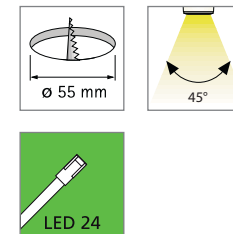

KB 12-LED

LED
Halogen

KB 12-LED – bright LED recessed spotlight for the 55 cut-out. Extremely simple to install due to 24V DC voltage. Unused sockets on the distributor do NOT have to be provided with short-circuit plugs.

Article No.	Description	Illustration	Features	Approx. weight		
610 011 102 04	KB 12-LED 1,6W ww chrome		• colour appearance ww (warm white) approx. 3300K • supply cable 2,5m with LED 24 plug • incl. satinised tempered glass cover	70 g		
610 011 102 06	KB 12-LED 1,6W ww matt chrome			70 g		
610 011 102 08	KB 12-LED 1,6W ww stainless steel			70 g		
610 011 103 04	KB 12-LED 1,6W nw chrome			70 g		
610 011 103 06	KB 12-LED 1,6W nw matt chrome			70 g		
610 011 103 08	KB 12-LED 1,6W nw stainless steel			70 g		
610 544 302 08	set of 3 KB 12-LED 1,6W ww stainless steel			• incl. transformer LED 24/15W DC 24V • supply cable 2,5m with LED 24 plug • incl. satinised tempered glass cover	377 g	
205 020 104 03	Spacer ring (K48) chrome				• reduces installation depth to 13mm	4 g
205 020 104 06	Spacer ring (K48) matt chrome	4 g				
205 020 104 10	Spacer ring (K48) stainless steel	4 g				
515 000 390 04	Mounting ring (K64) chrome		• incl. screws	11 g		
515 000 390 06	Mounting ring (K64) matt chrome			11 g		
515 000 390 08	Mounting ring (K64) stainless steel			11 g		
215 300 610 01	LED 24 connecting cable 1m			9 g		
215 300 625 01	LED 24 connecting cable 2,5m			22 g		
206 040 011 01	Transformer LED 24/15W DC 24V 12-way distributor		• mains cable 2m with Euro plug • for 1 – 12 spotlights (further information page 127)	167 g		
615 003 007 09	Transformer LED 24/15W DC 24V dimmable (Radio Controller)		• mains cable 2m with Euro plug • with radio telecontrol to dimm and to switch • further information from page 127	240 g		
615 003 007 02	Transformer LED 24/15W DC 24V dimmable (1-10V)		• mains cable 2m with Euro plug • dimmable (1-10V) • dimmer cable 0,3m with Mini AMP-plug • further information from page 127	200 g		
506 180 401 01	Mounting dimmer switch (1-10V)		• dimmer cable 2m with Mini AMP-socket • other dimmer page 138	95 g		

NEW