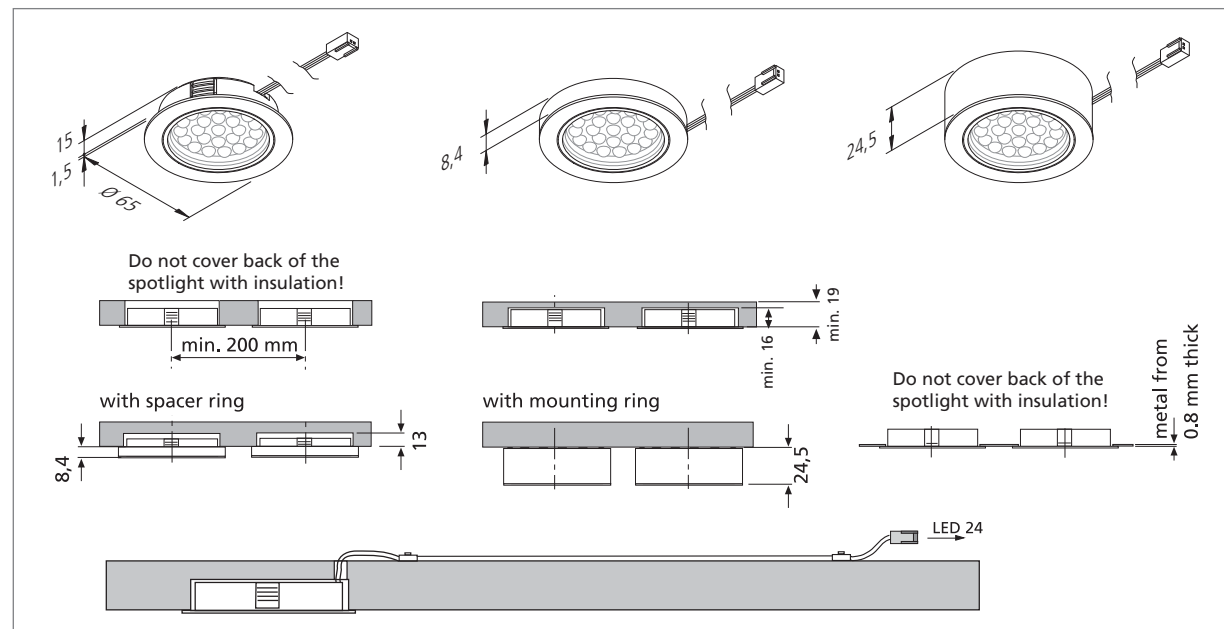

## Recessed LED spotlight for installation in wood and metal

- Application:** recessed spotlight for „cool“ light in kitchen, bathroom and shop
- Connection:** LED-transformer DC 24 V
- Lamp:** extremely long-life 24 x 67mW LED,  $\phi$  life 30,000 hours
- Energy efficiency:** good, ww: 55lm/W; cw: 65lm/W
- Colour rendering:** good, ww: Ra = 90; cw: Ra = 85
- Special features:** low power consumption; no UV rays; versatile accessories with spacer ring for an installation depth of only 13 mm and mounting ring for mounting with no cavity; Outer casing made of high-tech plastic (high-temperature resistant, dimensionally stable and non-brittle) guarantees safe support even after years of use.