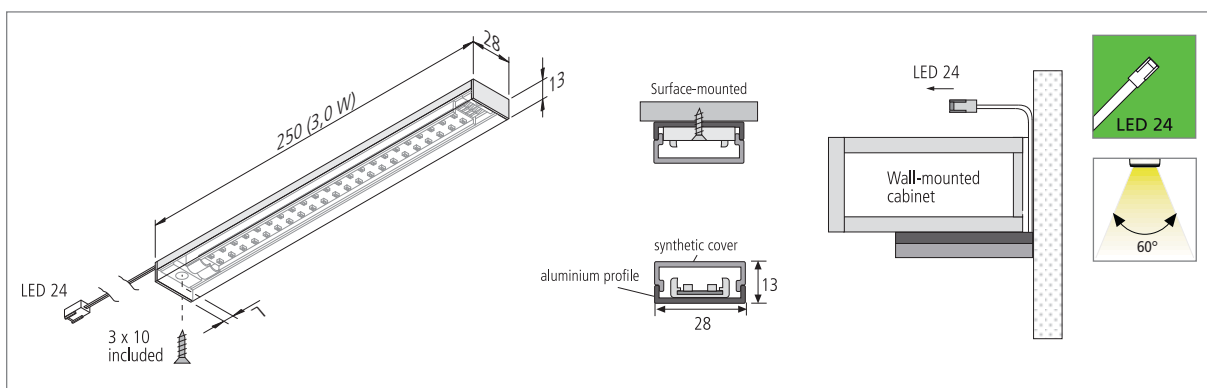

## Flat LED Under-Cabinet Luminaire

- Application:** luminaire for installation under kitchen furniture  
**Connection:** LED transformer DC 24V  
**Lamp:** extremely long-life 48 x 70 mW LED,  $\varnothing$  life 30,000 hours  
**Energy efficiency:** good, 55lm/W  
**Colour rendering:** good, Ra = 90  
**Special features:** no UV rays; low power consumption.

Article No.	Description	Features	Approx. weight
610 012 201 02	LED ADD-ON 3W ww anodised aluminium	• supply cable 2.5m with LED 24 plug	135 g
610 548 032 01	set of 3 LED ADD-ON 3W ww anodised aluminium	• incl. transformer LED 24/15W	575 g
610 548 032 11	set of 3 LED ADD-ON 3W ww with switch anodised aluminium	• incl. transformer LED 24/15W and EBS-4	725 g
215 300 610 01	LED 24 connecting cable 1m		9 g
215 300 625 01	LED 24 connecting cable 2.5m		22 g
206 040 011 01	Transformer LED 24/15W DC 24V 12-way distributor	• mains cable 2m with Euro plug	167 g
206 040 012 01	Transformer LED 24/30W DC 24V 12-way distributor		250 g