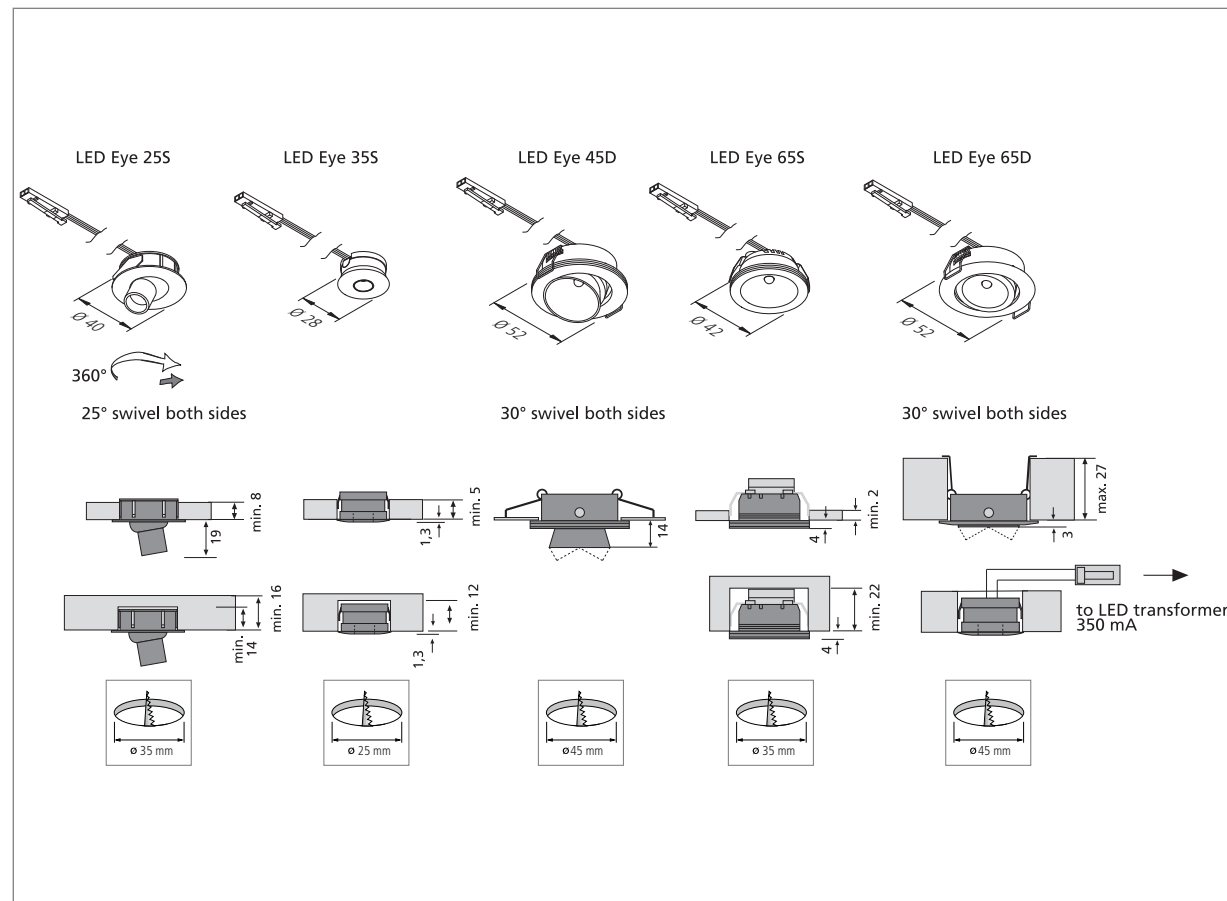

LED Eye

Small LED Recessed Luminaire

- Application:** recessed spotlight for shelves and display cases at home and work
- Connection:** LED transformer DC 350mA
- Lamp:** extremely long-life 1 x 1W Power-LED, \varnothing life 50,000 hours
- Energy efficiency:** good - very good, ww: 60lm/W; cw: 80lm/W
- Colour rendering:** ww: good, Ra = 90; cw: satisfactory, Ra = 75
- Special features:** minimal power consumption; no UV-rays; 5 versions with 25°, 35°, 45° and 65° beam angles; swivel for through-hole or rigid for blind hole.