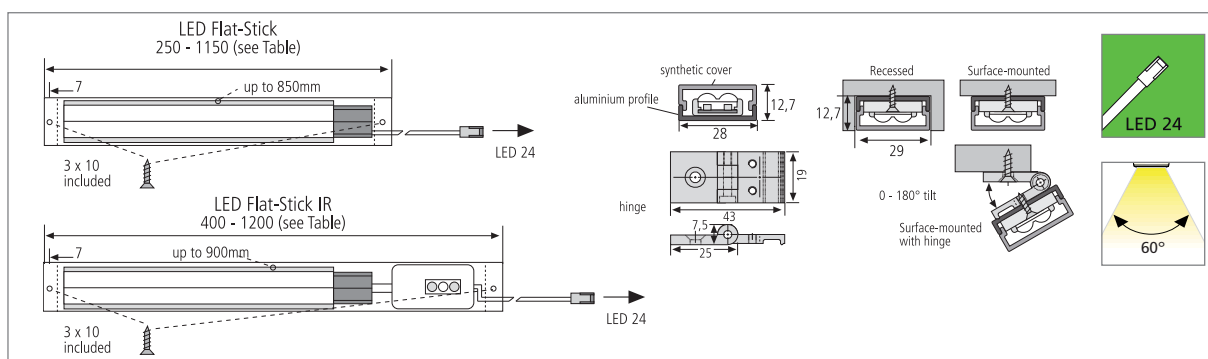

## Small LED Surface-Mounted Luminaire

- Application:** surface-mounted luminaire for furniture and showcases containing heat-sensitive products  
**Connection:** LED transformer DC 24V  
**Lamp:** extremely long-life 70 mW LED,  $\phi$  life 30,000 hours  
**Energy efficiency:** good, ww: 55lm/W; cw: 65lm/W  
**Colour rendering:** good, ww: Ra = 90; cw: Ra = 85  
**Special features:** no UV rays; versions with integrated touch-less sensor switch, flat hinge set 0-180° as accessory