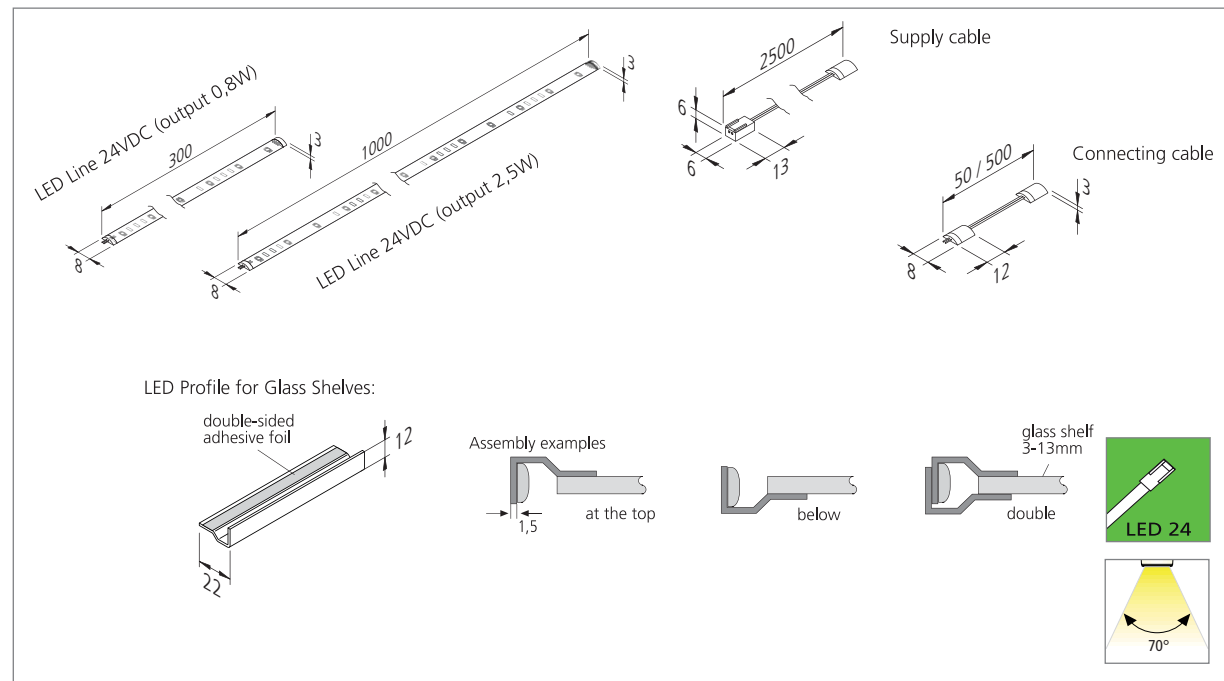

# LED Line

## Pressure-sensitive, flexible LED strips

- Application:** Accent lighting for kitchens and shops
- Connection:** LED-transformer DC 24V
- Lamp:** extremely long-life 70 mW LED,  $\phi$  life 30,000 hours
- Energy efficiency:** good, ww: 55lm/W; cw: 65lm/W
- Colour rendering:** good, ww: Ra = 90; cw: Ra = 85
- Special features:** no UV rays; maximum 16 strips or 4,8m (LED Line 1000 mm: 5 strips or 5m) per supply cable; quick and easy installation with double-sided adhesive tape; stripe and be shorten all 150mm or all 167mm (LED Line 1000mm) (marking under the adhesive foil)