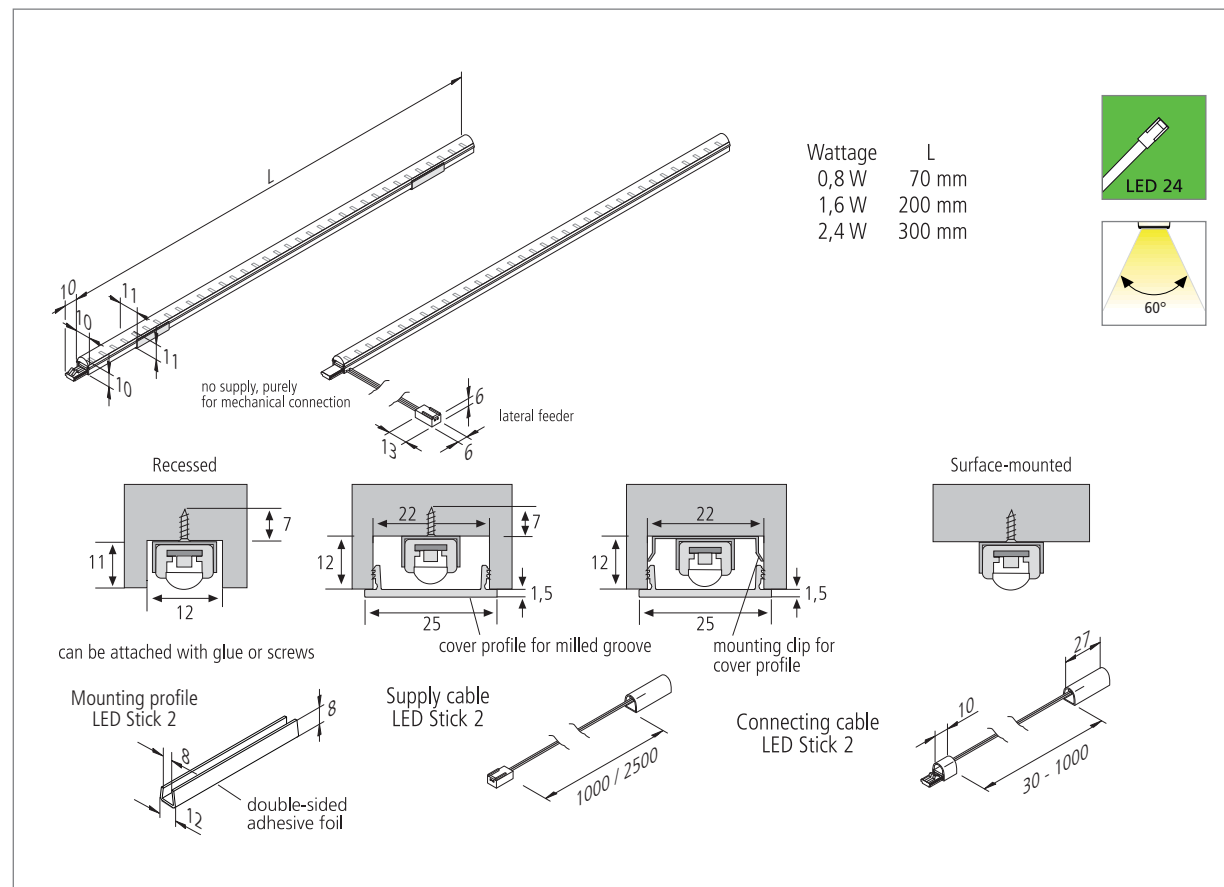

LED Stick 2

Photo: Schröder-Küchen

Small, plug-in LED stick without dark zones

- Application:** surface-mounted luminaire for furniture and showcases containing heat-sensitive products
- Connection:** LED-transformer DC 24V
- Lamp:** extremely long-life 70 mW LED, \emptyset life 30,000 hours
- Energy efficiency:** good, ww + nw: 55lm/W; cw: 65lm/W
- Colour rendering:** good, ww + nw: Ra = 90; cw: Ra = 85
- Special features:** no UV rays; maximum 20W or 2,4m per supply cable; without dark zones; LED Stick with side-connection for continues strip lighting