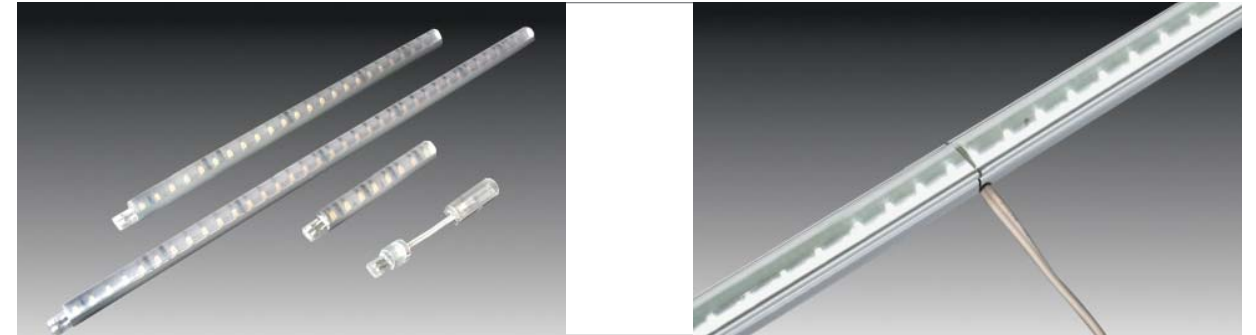

LED Stick 2

LED
Fluorescent

Article No.	Description	Illustration	Features	Approx. weight
NEW 202 021 220 01	LED Stick 2 70mm 8 LED 0,8W cw		• colour appearance cw (cool white) approx. 5400K	10 g
202 021 222 01	LED Stick 2 200mm 24 LED 1,6W cw		25 g	
202 021 223 01	LED Stick 2 300mm 36 LED 2,4W cw		35 g	
NEW 202 021 223 21	LED Stick 2 300mm 36 LED 2,4W cw SE		• incl. lateral feeder 2,5m	60 g
202 021 220 05	LED Stick 2 70mm 8 LED 0,8W nw		• colour appearance nw (neutral white) approx. 4000K	10 g
202 021 222 05	LED Stick 2 200mm 24 LED 1,6W nw		25 g	
202 021 223 05	LED Stick 2 300mm 36 LED 2,4W nw		35 g	
202 021 223 25	LED Stick 2 300mm 36 LED 2,4W nw SE		• incl. lateral feeder 2,5m	60 g
202 021 220 02	LED Stick 2 70mm 8 LED 0,8W ww		• colour appearance ww (warm white) approx. 3300K	10 g
202 021 222 02	LED Stick 2 200mm 24 LED 1,6W ww		25 g	
202 021 223 02	LED Stick 2 300mm 36 LED 2,4W ww	35 g		
202 021 223 22	LED Stick 2 300mm 36 LED 2,4W ww SE	• incl. lateral feeder 2,5m	60 g	
202 021 222 04	LED Stick 2 200mm 24 LED 1,6W "Bread"	• colour appearance „Bread“ approx. 2800K	25 g	
202 021 223 04	LED Stick 2 300mm 36 LED 2,4W "Bread"	35 g		
202 021 223 24	LED Stick 2 300mm 36 LED 2,4W "Bread" SE	• incl. lateral feeder 2,5m	60 g	
215 270 625 31	Supply cable LED Stick 2 1000mm	• connection between transformer and first Stick	11 g	
215 270 625 11	Supply cable LED Stick 2 2500mm	25 g		
215 270 600 21	Connecting cable LED Stick 2 30mm	• connection between two Sticks	3 g	
215 270 603 01	Connecting cable LED Stick 2 300mm	6 g		
215 270 607 01	Connecting cable LED Stick 2 700mm	9 g		
215 270 610 11	Connecting cable LED Stick 2 1000mm	11 g		
202 040 107 03	Mounting clip LED Stick 2	• included with Stick • incl. 2 crews and 2 adhesive strips	3 g	
203 012 801 10	Cover profile LED Stick 1000mm	• to cover the milled groove • material PC slightly matt	47 g	
203 012 801 54	Cover profile LED Stick 5400mm roll	255 g		
213 041 080 08	Front cover for cover profile LED Stick	• stainless steel	2 g	
202 040 107 13	Mounting clip LED Stick 2 for cover profile	• set of 2 for groove with cover profile	3 g	
615 000 304 01	Mounting profile LED Stick 1000mm	• material PVC transparent • 12 x 8mm (BxH) • incl. double-sided adhesive foil	45 g	
615 000 304 51	Mounting profile LED Stick 2000mm set of 10	900 g		
615 000 305 01	Magnetic tape for mounting profile 5m roll	• 5000 x 10 x 1,5mm (LxBxH)	275 g	
206 040 011 01	Transformer LED 24/15W DC 24V	• mains cable 2m or 1,8m (60W) with Euro plug • with 12-way distributor • further information from page 127	167 g	
206 040 012 01	Transformer LED 24/30W DC 24V	250 g		
615 003 006 02	Transformer LED 24/60W DC 24V	355 g		
615 003 007 09	Transformer LED 24/15W DC 24V dimmable (Radio Controller)	• mains cable 2m with Euro plug • with radio telecontrol to dimm and to switch • further dimmable transformers from page 127	240 g	
615 003 008 06	Transformer LED 24/30W DC 24V dimmable (Radio Controller)	325 g		

NEW

NEW