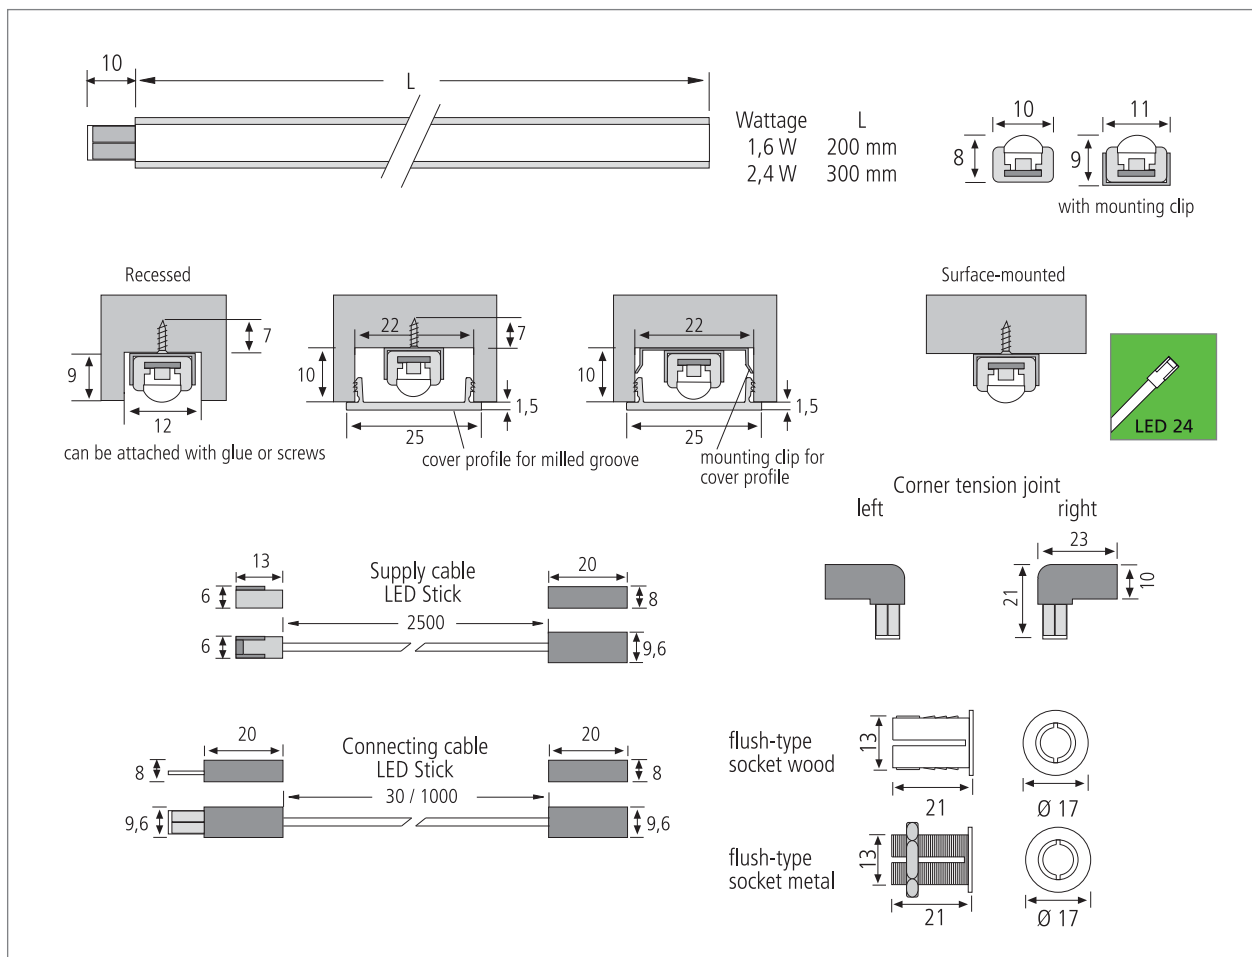

LED Stick

Small, plug-in LED stick

- Application:** surface-mounted luminaire for furniture and showcases containing heat-sensitive products
- Connection:** LED-transformer DC 24V
- Lamp:** extremely long-life 70 mW LED, \varnothing life 30,000 hours
- Energy efficiency:** good, ww: 45lm/W; cw: 50lm/W
- Colour rendering:** good, ww: Ra = 90; cw: Ra = 80
- Special features:** no UV rays; maximum 20W or 2,4m in a light strip