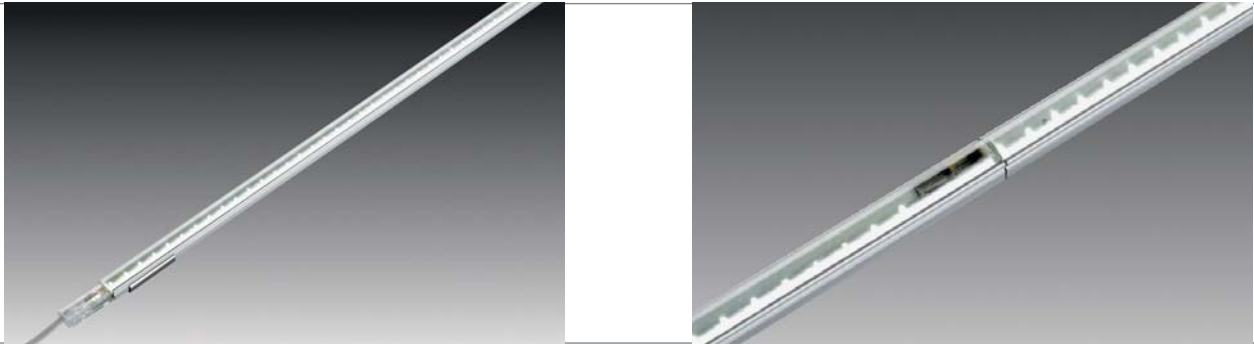

LED Stick

Small, plug-in LED stick

- Application:** surface-mounted luminaire for furniture and showcases containing heat-sensitive products
- Connection:** LED-transformer DC 24V
- Lamp:** extremely long-life 70 mW LED, \varnothing life 30,000 hours
- Energy efficiency:** good, ww: 45lm/W; cw: 50lm/W
- Colour rendering:** good, ww: Ra = 90; cw: Ra = 80
- Special features:** no UV rays; maximum 20W or 2,4m in a light strip

LED Stick

Fluorescent
LED

LED Stick – the latest LED technology for general diffused lighting. Surface-mounted on furniture, displays, showcases and cupboards. Illuminates without heating, ideal for delicate products. Available in various lengths, each in „cool white“ and „warm white“.