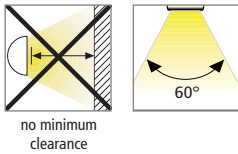

LED Stick

Fluorescent
LED

LED Stick – the latest LED technology for general diffused lighting. Surface-mounted on furniture, displays, showcases and cupboards. Illuminates without heating, ideal for delicate products. Available in various lengths, each in „cool white“ and „warm white“.

Article No.	Description	Illustration	Features	Approx. weight
202 021 202 01	LED Stick 200mm 24 LED 1,6W		• colour appearance cw (cool white)	19 g
202 021 201 01	LED Stick 300mm 36 LED 2,4W		• colour appearance ww (warm white)	30 g
202 021 202 02	LED Stick 200mm 24 LED 1,6W		• colour appearance „meat“	19 g
202 021 201 02	LED Stick 300mm 36 LED 2,4W		• colour appearance „bread“	30 g
202 021 201 03	LED Stick 300mm 36 LED 2,4W			30 g
202 021 202 04	LED Stick 200mm 24 LED 1,6W			19 g
202 021 201 04	LED Stick 300mm 36 LED 2,4W		30 g	
215 270 625 01	Supply cable LED Stick 2500mm		• connection between transformer and first Stick	25 g
215 270 000 01	Corner tension joint LED Stick left		• connection between two Sticks	1 g
215 270 000 02	Corner tension joint LED Stick right		1 g	
215 270 600 01	Connecting cable LED Stick 30 mm		• connection between two Sticks	3 g
215 270 610 01	Connecting cable LED Stick 1000 mm		11 g	
215 271 000 01	Flush-type socket LED Stick / wood		• for wood from 10mm with 13mm cut-out	1 g
215 271 001 11	Flush-type socket LED Stick / metal with nut		• for metal 0-18mm with 13mm cut-out	4 g
202 040 107 01	Mounting clip LED Stick		• included with Stick • incl. 2 screws and 2 adhesive strips	3 g
203 012 801 10	Cover profile LED Stick 1000mm slightly matt		• to cover the milled groove • material PC	47 g
203 012 801 54	Cover profile LED Stick 5400mm roll		255 g	
202 040 107 11	Mounting clip LED Stick for cover profile		• set of 2 for groove with cover profile	3 g
206 040 011 01	LED transformer LED 24/15W DC 24V		• mains cable 2m or 1,8m (60W) with Euro plug	167 g
206 040 012 01	LED transformer LED 24/30W DC 24V		• with 12-way distributor	250 g
615 003 006 02	LED transformer LED 24/60W DC 24V		• further information from page 131	355 g
615 003 007 02	LED transformer LED 24/15W DC 24V dimmable		• mains cable 2m with Euro plug • dimmable (1-10V)	200 g
615 003 008 02	LED transformer LED 24/30W DC 24V dimmable		• dimmer cable 0,3m mit Mini AMP-plug • further information from page 131	285 g
506 180 401 01	Mounting dimmer switch (1-10V)		• dimmer cable 2m with Mini AMP-socket • other dimmer page 142	95 g