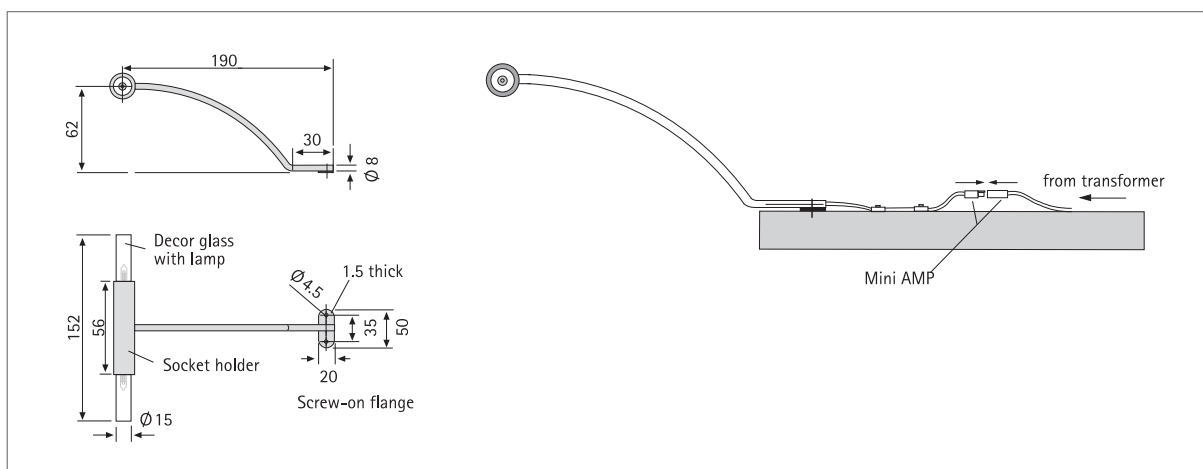

Halogen Over-Cabinet Luminaire with Satinised Glass Tube

- Application:** over-cabinet luminaire for kitchens, bathrooms, bedrooms, living rooms and shop-fittings
- Connection:** halogen transformer 12V
- Lamp:** long-life G4 halogen lamp "OSRAM HALOSTAR STARLITE®", \varnothing life 4,000 hours / max. 2x20W
- Energy efficiency:** satisfactory, 13 – 16lm/W (10 – 20W)
- Colour rendering:** very good, Ra = 100
- Special features:** glass tube; all-metal casing.

Luzern – the over-cabinet luminaire for bright accentuated lighting. Two G4 halogen lamps provide a light output of up to 40 W. The plug-in system allows the luminaire to be mounted quickly, without tools. Available in gloss chrome and matt chrome.

Article No.	Description	Features	Approx. weight
610 008 601 24	Luzern 2x20W chrome	• 2 supply cables 0.1m with Mini AMP plug	160 g
610 008 601 27	Luzern 2x20W matt chrome		160 g
215 032 202 20	Mini AMP connecting cable 0.5m	• further information on page 134	25 g
215 032 202 10	Mini AMP connecting cable 1m		40 g
215 032 202 02	Mini AMP connecting cable 1.8m		65 g
Accessories:	Transformers for halogen luminaires page 120–127		