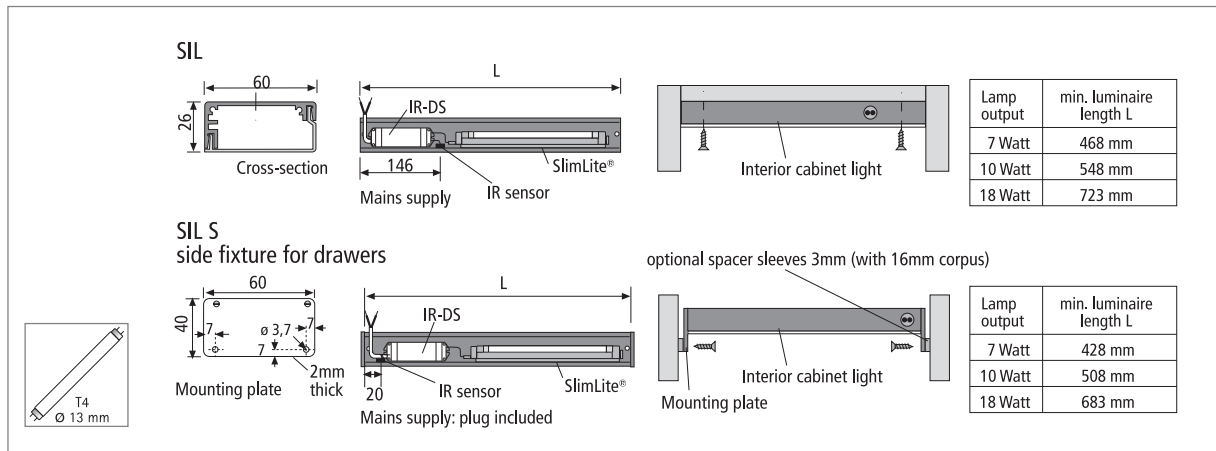

Article No.	Description	Illustration	Features	Approx. weight
530 010 100 13	SIL 7W length 560mm shorten at 468mm		<ul style="list-style-type: none"> <li>mains cable 4m with shockproof plug D/F/B supplied loose</li> <li>incl. T4 lamp cw (cool white)</li> </ul>	620 g
530 020 100 15	SIL 10W length 735mm shorten at 548mm			700 g
530 030 100 32	SIL 18W length 1200mm shorten at 723mm			900 g
on request	SIL 7W length between 468-547mm			620 g
on request	SIL 10W length between 548-722mm			700 g
on request	SIL 18W length between 723-1200mm	900 g		
501 111 200 03	SIL-S 7W length 412mm / 418mm*		<ul style="list-style-type: none"> <li>mains cable 4m with shockproof plug D/F/B supplied loose</li> <li>incl. T4 lamp cw (cool white)</li> <li>incl. mounting plates for side mounting</li> <li>* with enclosed spacer sleeves</li> </ul>	810 g
501 111 300 15	SIL-S 10W length 562mm / 568mm*			900 g
501 111 400 41	SIL-S 18W length 862mm / 868mm*			1100 g
on request	SIL-S 7W length between 428-507mm			620 g
on request	SIL-S 10W length between 508-682mm			700 g
on request	SIL-S 18W length between 683-1200mm	900 g		
on request	SIL2 7W length between 610-689mm		<ul style="list-style-type: none"> <li>mains cable 4m with shockproof plug D/F/B supplied loose</li> <li>incl. T4 lamp cw (cool white)</li> <li>with 2 infrared sensors for double doors</li> </ul>	620 g
on request	SIL2 10W length between 690-864mm			700 g
on request	SIL2 18W length between 865-1200mm			900 g