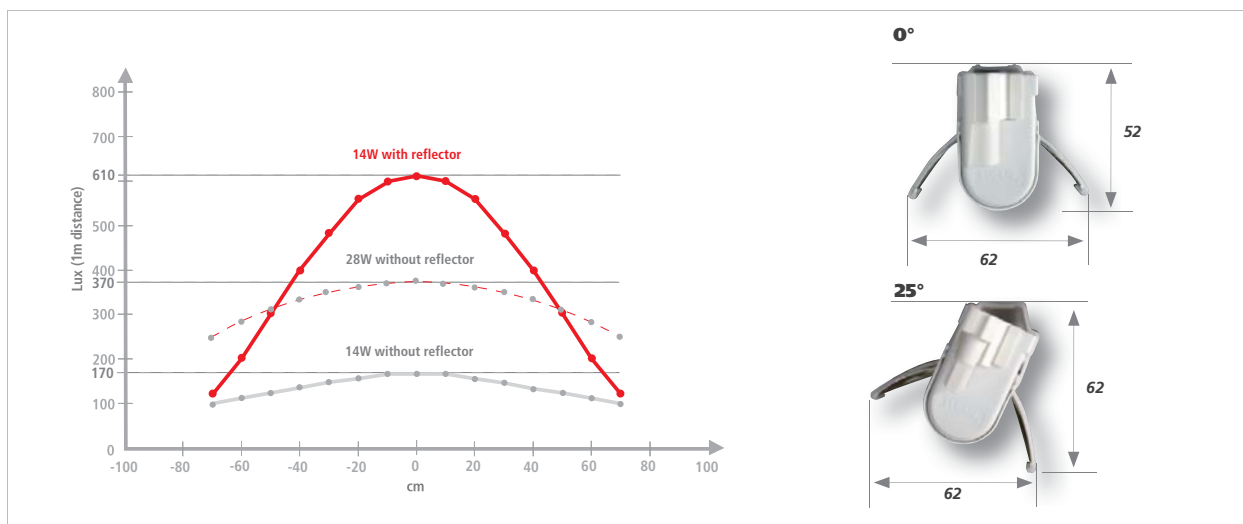

## Reflector for SlimLite® CS

- for SlimLite CS HE, HO and dimmable version
- beam angle 50°
- standard installation mount clip 0°  
(also use together with mount clip CS CE corner mounting 45° or CS CW angle mounting 90°)
- for an asymmetrical lighting it is also possible to fix this luminaire at a 25° angle

Article No.	Description	Illustration	Features	Approx. weight
204 040 101 00	CS- Reflector 180mm 6W		<ul style="list-style-type: none"> <li>• Mount clip (0° or 25°- see below)</li> <li>• for HE, HO and dimmable version</li> </ul>	15 g
204 040 102 00	CS- Reflector 256mm 8W			20 g
204 040 103 00	CS- Reflector 516mm 14/24W			40 g
204 040 104 00	CS- Reflector 816mm 21/39W			65 g
204 040 105 00	CS- Reflector 1116mm 28/54W			90 g
204 040 106 00	CS- Reflector 1416mm 35W			115 g
202 040 103 44	CS CR mount clip for 0° reflector		<ul style="list-style-type: none"> <li>• 3 clips + 3 screws</li> </ul>	20 g
202 040 103 45	CS CR mount clip for 25° reflector			20 g