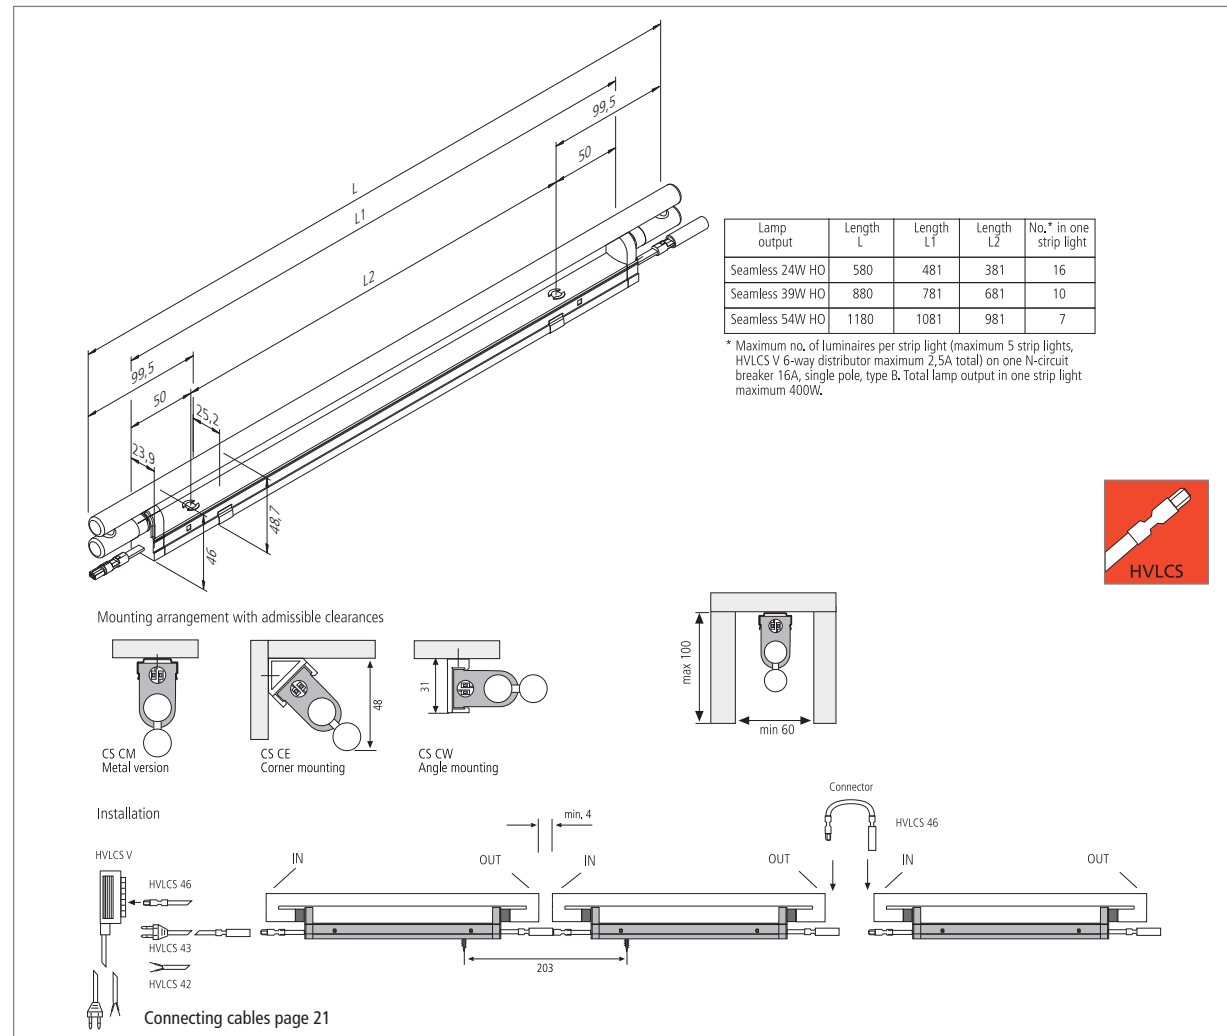

SlimLite® CS Seamless

SlimLite® CS Seamless

Compact luminaire with aluminium casing without Dark Zones

- Application:** suitable for shopfittings, counters, shelving units, display cabinets, behind lighting screens etc. without dark zones
- Connection:** 220 – 240V / 50 – 60Hz
- Lamp:** extremely long-life T5 (ø 16mm) **Seamless high output** fluorescent lamp, ø life 12,000 hours
- Energy efficiency:** good - very good, 73 - 82lm/W (24 - 54W)
- Colour rendering:** good, Ra = 80 – 89
- Special features:** flicker-free instant start and energy-saving and suitable for frequent on/off switching via an electronic ballast; vertical plug-in system allows later removal from the strip light; many accessories; „screw-through“ ability for mounting without any extra clips.

The SlimLite® CS Seamless is the ideal lighting system for creating long, seamless light-bands, with virtually no dark spots. This model can be adapted to any room layout, is available in three different lengths and therefore offers an endless range of design possibilities. Depending on the output of each lamp, a total of 7 to 16 lamps can be linked up. Another advantage of this system is that it can be screwed in, making the installation easy as child's play without the use of additional clips.