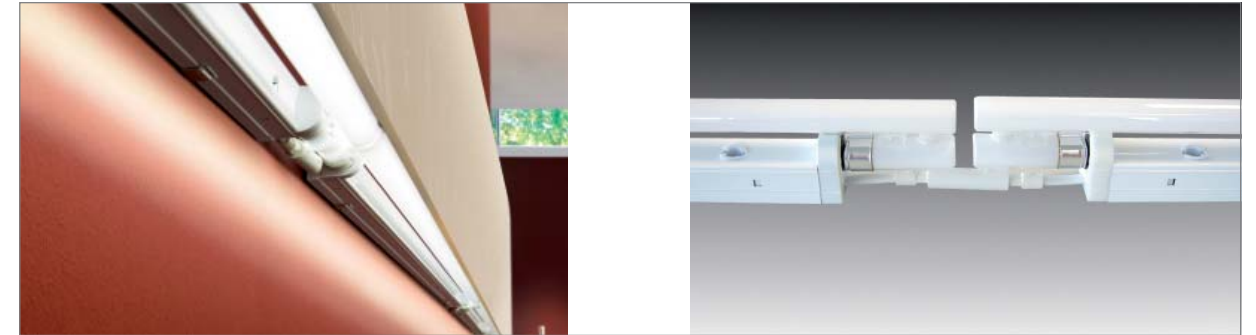

SlimLite® CS Seamless

SlimLite® CS Seamless

Compact luminaire with aluminium casing without Dark Zones

- Application:** suitable for shopfittings, counters, shelving units, display cabinets, behind lighting screens etc. without dark zones
- Connection:** 220 – 240V / 50 – 60Hz
- Lamp:** extremely long-life T5 (ø 16mm) **Seamless high output** fluorescent lamp, ø life 12,000 hours
- Energy efficiency:** good - very good, 73 - 82lm/W (24 - 54W)
- Colour rendering:** good, Ra = 80 – 89
- Special features:** flicker-free instant start and energy-saving and suitable for frequent on/off switching via an electronic ballast; vertical plug-in system allows later removal from the strip light; many accessories; „screw-through“ ability for mounting without any extra clips.

The SlimLite® CS Seamless is the ideal lighting system for creating long, seamless light-bands, with virtually no dark spots. This model can be adapted to any room layout, is available in three different lengths and therefore offers an endless range of design possibilities. Depending on the output of each lamp, a total of 7 to 16 lamps can be linked up. Another advantage of this system is that it can be screwed in, making the installation easy as child's play without the use of additional clips.