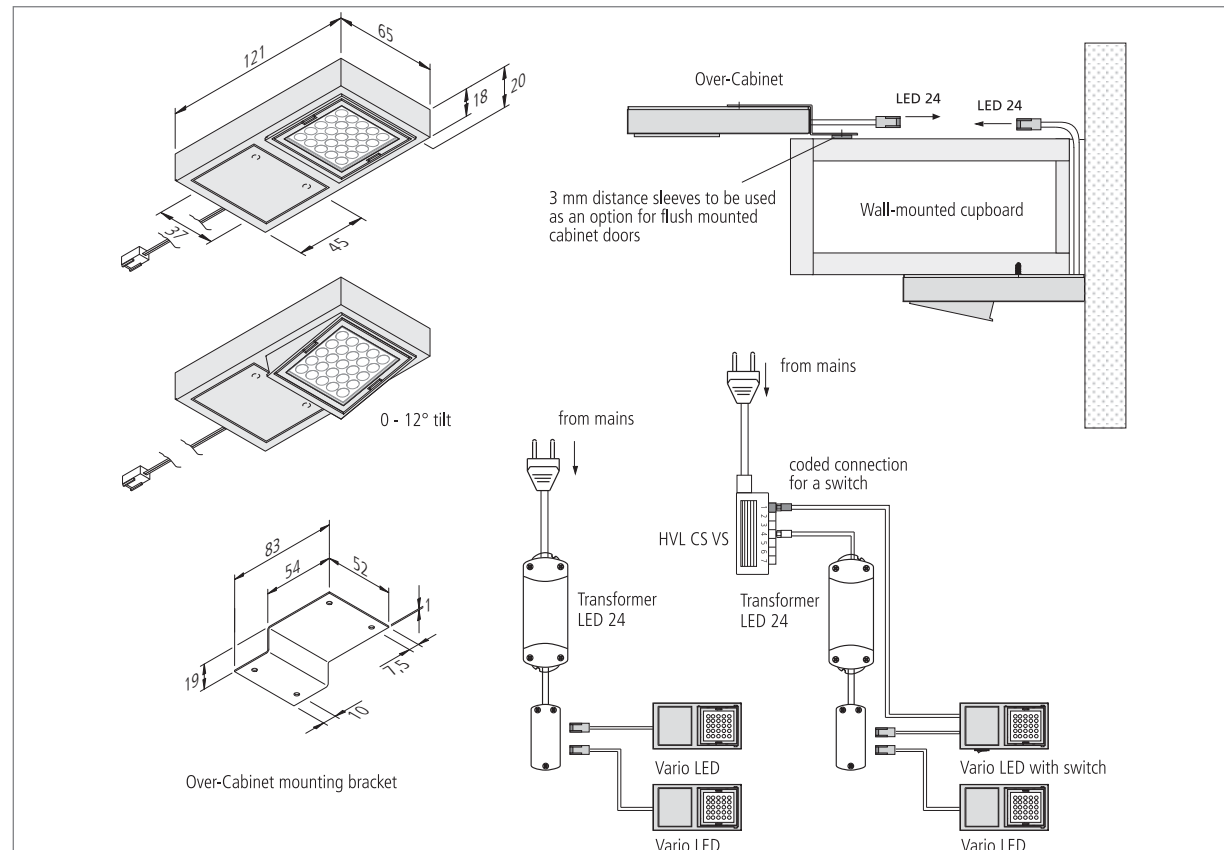

Vario LED

Swivel and Tilt LED Under-Cabinet Luminaire

- Application:** adjustable niche luminaire for the kitchen
- Connection:** LED transformer DC 24V
- Lamp:** extremely long-life 25 x 80mW LED, ϕ life 30,000 hours
- Energy efficiency:** good, ww: 55lm/W; cw: 65lm/W
- Colour rendering:** good, ww: Ra = 90; cw: Ra = 85
- Special features:** no UV rays; low power consumption; can be tilted in four stages 0°, 4°, 8° and 12°; contemporary square shape

Vario LED

LED
Fluorescent
Halogen

Vario LED – the ideal LED under-cabinet solution for niches in the kitchen. The square luminaire with a certain something can be tilted in four stages - 0°, 4°, 8° and 12°. Extremely simple to install due to 24V DC voltage.