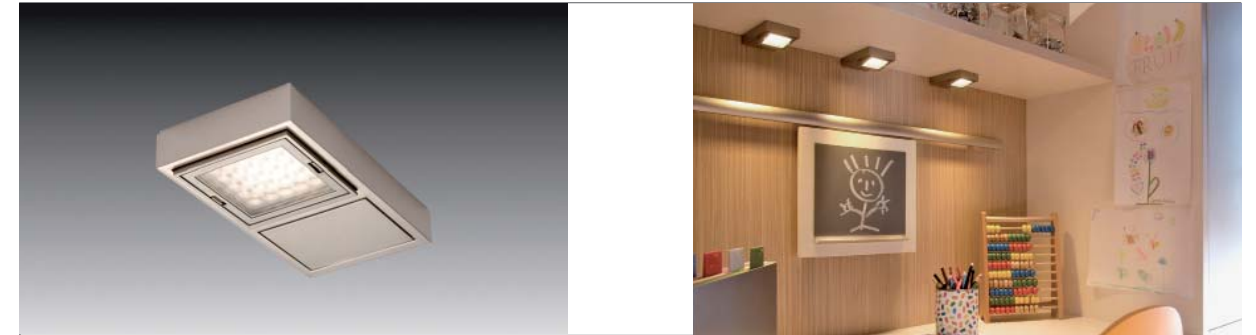

Vario LED

Swivel and Tilt LED Under-Cabinet Luminaire

- Application:** adjustable niche luminaire for the kitchen
- Connection:** LED transformer DC 24V
- Lamp:** extremely long-life 25 x 80mW LED, ϕ life 30,000 hours
- Energy efficiency:** good, ww: 55lm/W; cw: 65lm/W
- Colour rendering:** good, ww: Ra = 90; cw: Ra = 85
- Special features:** no UV rays; low power consumption; can be tilted in four stages 0°, 4°, 8° and 12°; contemporary square shape

Vario LED

LED
Fluorescent
Halogen

Vario LED – the ideal LED under-cabinet solution for niches in the kitchen. The square luminaire with a certain something can be tilted in four stages - 0°, 4°, 8° and 12°. Extremely simple to install due to 24V DC voltage.