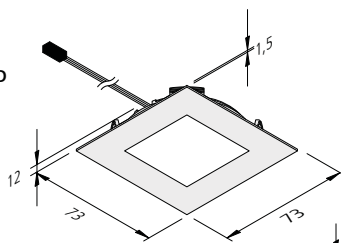

Dynamic FR-/FQ 68-LED			
	ww	nw	cw
0,5m	372 lx	400 lx	444 lx
1,0m	93 lx	100 lx	111 lx
1,5m	41 lx	44 lx	49 lx
2,0m	23 lx	25 lx	28 lx
2,5m	15 lx	16 lx	18 lx

Dynamic FR 68-LED

Dynamic FQ 68-LED

Dynamic FR 78-LED