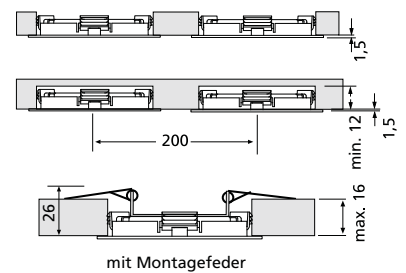

bei Dämmung Abstandshalter min. 50 mm verwenden