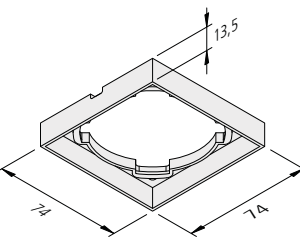

Dynamic FR-/FQ 68-LED			
	ww	nw	cw
0,5m	372 lx	400 lx	444 lx
1,0m	93 lx	100 lx	111 lx
1,5m	41 lx	44 lx	49 lx
2,0m	23 lx	25 lx	28 lx
2,5m	15 lx	16 lx	18 lx

Dynamic FR 68-LED

Dynamic FQ 68-LED

Dynamic FR 78-LED