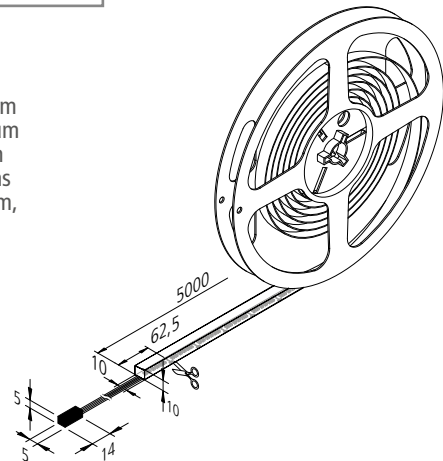

- **Connection:** LED transformer DC 24 V
- **Life:** L90/B10 ≥ 50.000 hours
- **Energy efficiency:** LED 129 lm/W; luminaire: 590 lm/m (70 lm/W); this luminaire contains built-in, irreplaceable LED lamps of the energy efficiency class A to A++
- **Colour rendering:** Ra/CRI > 90

Special features: max. 5 m per supply cable; quick and easy installation due to double-sided adhesive tape; tapes can be shortened at 62,5 mm intervals; afterwards the tapes cannot be reconnected; minimum bending radius 50 mm; colour appearance adjustable between 2700K (xw) and 5000K (cw); with IP54 suitable for applications requiring higher ingress protection (general humidity, bathroom, kitchen, shops); homogenous planar light (no visible luminous spots)

Dynamic LED Tape F

	xw	cw
0,5m	496 lx	548 lx
1,0m	124 lx	137 lx
1,5m	55 lx	61 lx
2,0m	31 lx	34 lx
2,5m	20 lx	22 lx