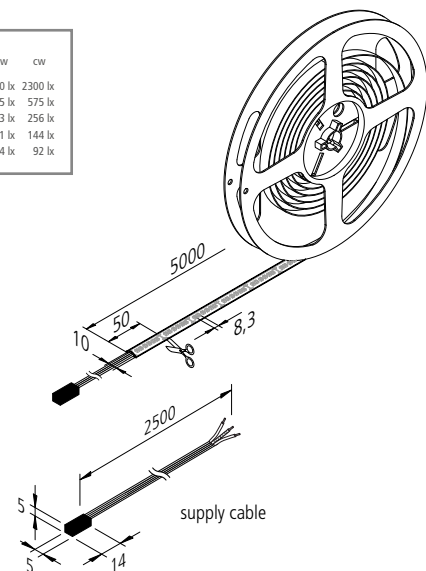

Colour rendering: Ra/CRI > 92

Special features: max. 5 m per supply cable; quick and easy installation due to double-sided adhesive tape; tapes can be shortened at 50 mm intervals (marking between the LEDs); colour appearance adjustable between 2700K (xw) and 5000K (cw); with IP54 suitable for applications requiring higher ingress protection (general humidity, bathroom, kitchen, shops). The silicone compound assures an additional mechanical protection e.g. for regular cleaning works.

Dynamic LED Tape S		xw	cw
0,5m	120° Ø 650	2100 lx	2300 lx
1,0m	Ø 1300	525 lx	575 lx
1,5m	Ø 1950	233 lx	256 lx
2,0m	Ø 2600	131 lx	144 lx
2,5m	Ø 3250	84 lx	92 lx

Article No.	Description	Illustration	Features	Weight
202 029 013 01	Dynamic LED Tape S 5m 2x600 LED 75W		<ul style="list-style-type: none"> colour appearance adjustable between approx. 2700K and 5000K incl. supply cable 2,5m 	260 g
215 340 625 11	Supply cable Dynamic Tape 2,5m		<ul style="list-style-type: none"> for soldering 	35 g
615 000 505 32	24V Dynamic Controller Radio 75W incl. 4-channel remote control		<ul style="list-style-type: none"> as essential accessory colour change, dim and switch 4-way distributor further dynamic controller (among other WiFi + DALI) page 158 	130 g
615 000 505 31	24V Dynamic Controller Radio 75W incl. surface mounted remote control			105 g
615 000 505 34	24V Dynamic Controller Radio 75W incl. recessed remote control			80 g
215 350 610 01	Connecting cable Dynamic 1m		<ul style="list-style-type: none"> connection between distributor and luminaire 	16 g
215 350 625 01	Connecting cable Dynamic 2,5m			40 g
215 080 607 14	Dynamic 4-way distributor		<ul style="list-style-type: none"> cable 100mm with Dynamic plug for 3 additional supply cables 	16 g
Accessories	Profiles page 58 / LED transformers 24V from page 154 / DALI and WiFi controller page 158			