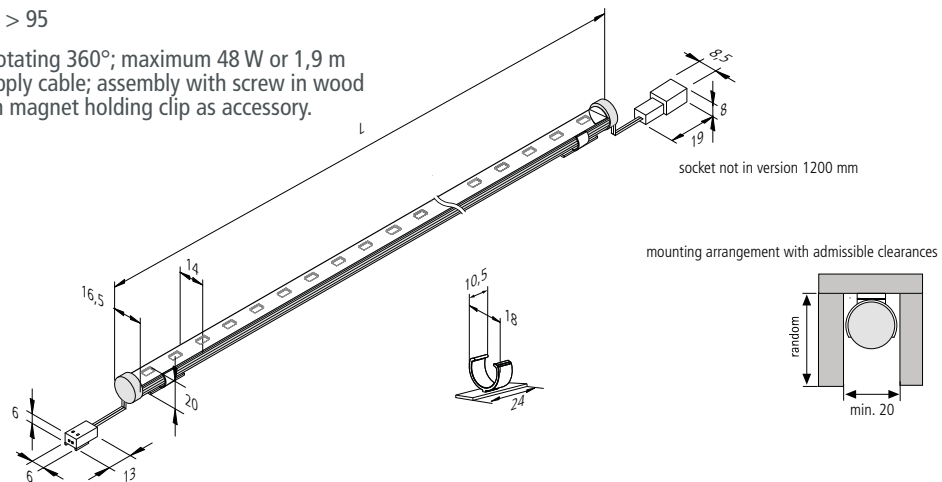

Article No.	Description	Illustration	Features	Weight
610 014 911 03	LED Pipe 310mm 7,5W xw anodized aluminium		• colour appearance xw (extra warm white) appr. 2700 K • supply cable 25 mm with LED 24 plug • connecting cable 25 mm with LED 24 socket • further versions from 10 pieces on request	65 g
610 014 912 03	LED Pipe 610mm 15,0W xw anodized aluminium		130 g	
610 014 913 03	LED Pipe 910mm 22,5W xw anodized aluminium		195 g	
610 014 904 03	LED Pipe 1210mm 30,0W xw anodized aluminium		280 g	
610 014 911 02	LED Pipe 310mm 7,5W ww anodized aluminium		• colour appearance ww (warm white) appr. 3000 K • supply cable 25 mm with LED 24 plug • connecting cable 25 mm with LED 24 socket • further versions from 10 pieces on request	65 g
610 014 912 02	LED Pipe 610mm 15,0W ww anodized aluminium		130 g	
610 014 913 02	LED Pipe 910mm 22,5W ww anodized aluminium		195 g	
610 014 904 02	LED Pipe 1210mm 30,0W ww anodized aluminium		280 g	
610 014 911 01	LED Pipe 310mm 7,5W nw anodized aluminium		• colour appearance nw (neutral white) appr. 4000 K • supply cable 25 mm with LED 24 plug • connecting cable 25 mm with LED 24 socket • further versions from 10 pieces on request	65 g
610 014 912 01	LED Pipe 610mm 15,0W nw anodized aluminium		130 g	
610 014 913 01	LED Pipe 910mm 22,5W nw anodized aluminium		195 g	
610 014 904 01	LED Pipe 1210mm 30,0W nw anodized aluminium		280 g	
215 300 610 01	LED 24 Connecting cable 1m		• to connect the Pipe 310 - 910 mm with the transformer • further Information on page 138	9 g
215 300 625 01	LED 24 Connecting cable 2,5m		• set of 2 incl. magnet 25 x 10 x 3 mm	22 g
213 010 101 52	Magnet holding clip transparent		• set of 2 incl. magnet 25 x 10 x 3 mm	13 g
Accessories:	LED transformers 24V from page 136 / 24V dim controller page 142